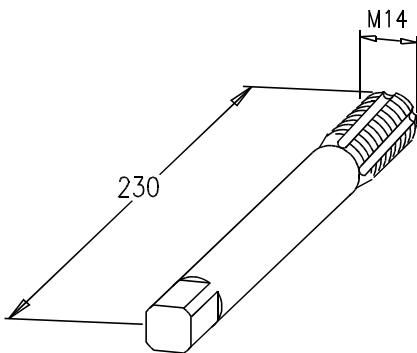

Gewindeformer
Thread former
Taraud
Filettarice
Roscador

1208