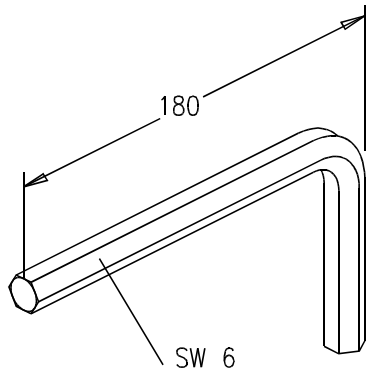

Werkzeuge
Tools
Outillage
Utensili
Herramientas

Schlüssel
Wrench
Clef
Chiave
Llave

1202